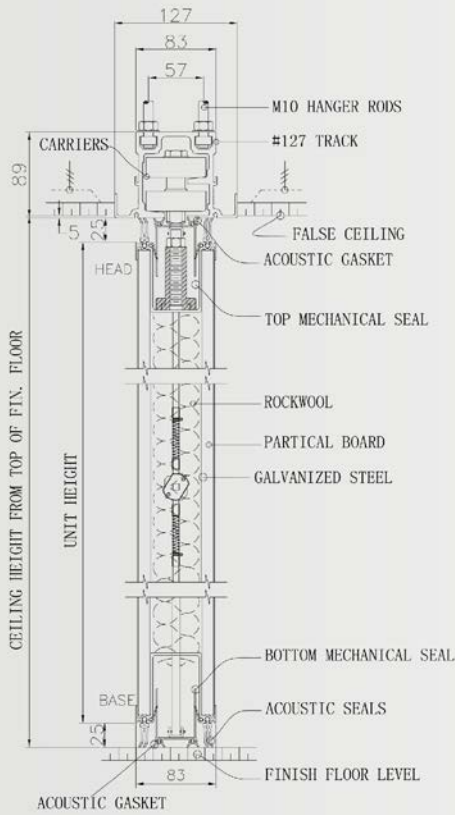

## Operable Wall - Model: 86

### Track

- Model: Track#127
- Max Load: 460kg/panel
- Min height for installation: 150mm

### Panel

- 86mm Panel Thickness
- Achieve up to STC50, Rw50 acoustic performance
- Provide up to 25mm nominal operating clearance