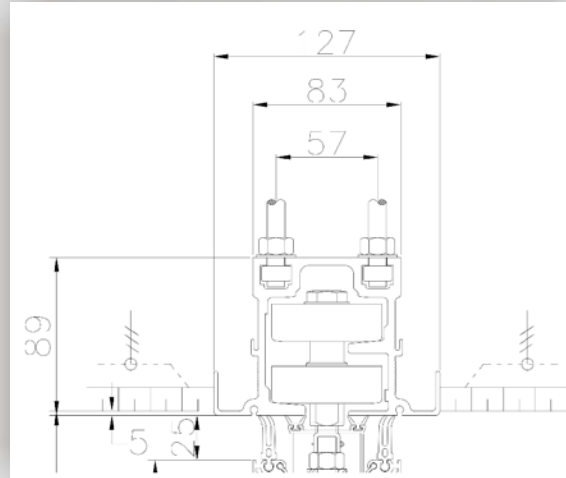

## Operable Wall - Model: 86

### Track

- Model: Track#127
- Max Load: 460kg/panel
- Min height for installation: 150mm

### Panel

- 86mm Panel Thickness
- Achieve up to STC50, Rw50 acoustic performance
- Provide up to 25mm nominal operating clearance

#### **Type #127 Omni-Directional track up to 460 kg per panel**

For Omni-Directional panels weighing up to 460kg. Two carriers are provided per panel. Each carrier has two vertical metal bearing wheels roll on the track. Each wheel has precision-ground 6002-2RS bearings, encased with POM, steel banded and reinforced. Carriers easily negotiate square or angled corners. Minimum dimension from the structure to the ceiling is 150mm.