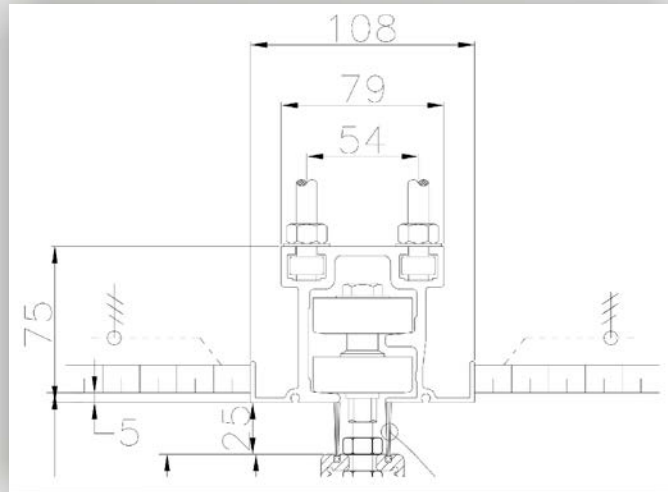

Glaze Partition - Model: G360

Track

- Model: Track#108
- Max Load: 230kg/panel
- Min height for installation: 150mm

Panel

- Thickness: 40mm
- Weight: Approximately 12kg/m²
- Maximum Height: 3000mm
- Width: 600mm ~ 1200mm