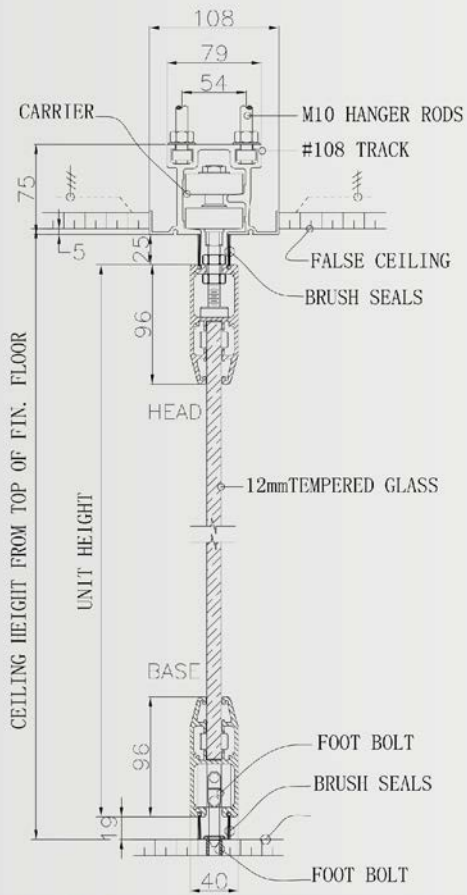

Glaze Partition - Model: G360

Track

- Model: Track#108
- Max Load: 230kg/panel
- Min height for installation: 150mm

Panel

- Thickness: 40mm
- Weight: Approximately 12kg/m²
- Maximum Height: 3000mm
- Width: 600mm ~ 1200mm